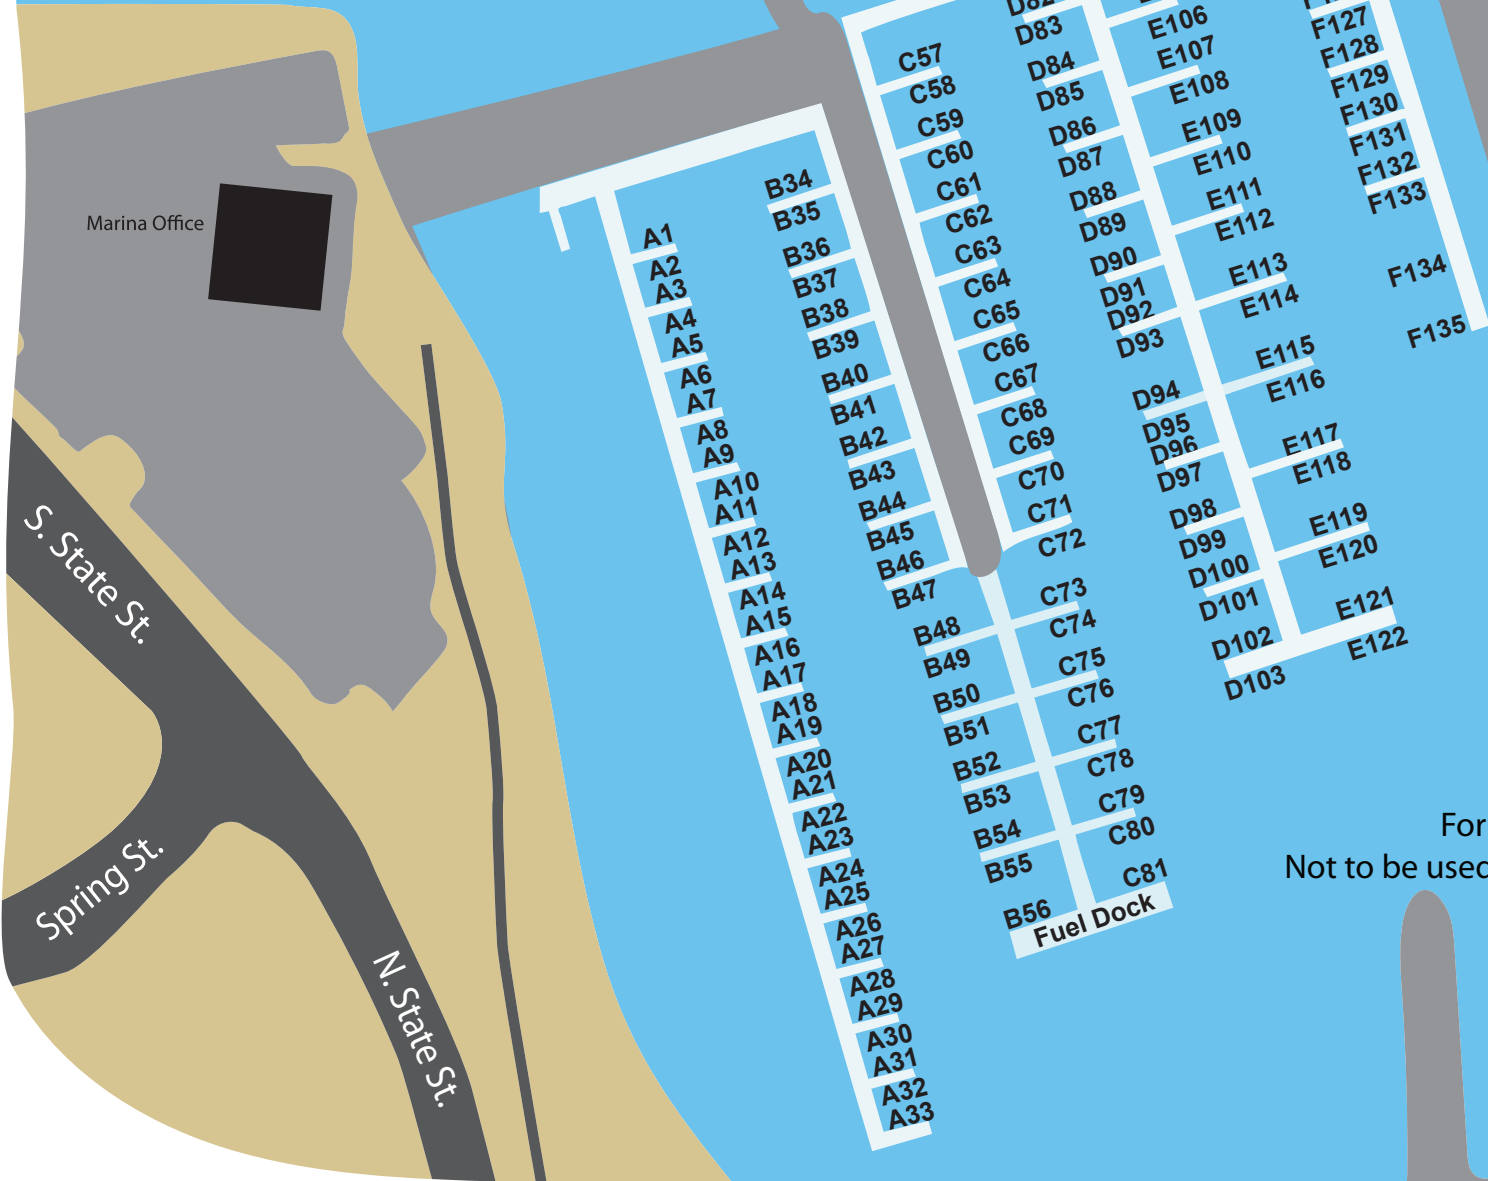

BAYVIEW MACKINAC RACE

St. Ignace Marina

Harbor Map

PRESENTED BY
NATIONAL FLEET SERVICES

For Reference Only
Not to be used for navigational purposes